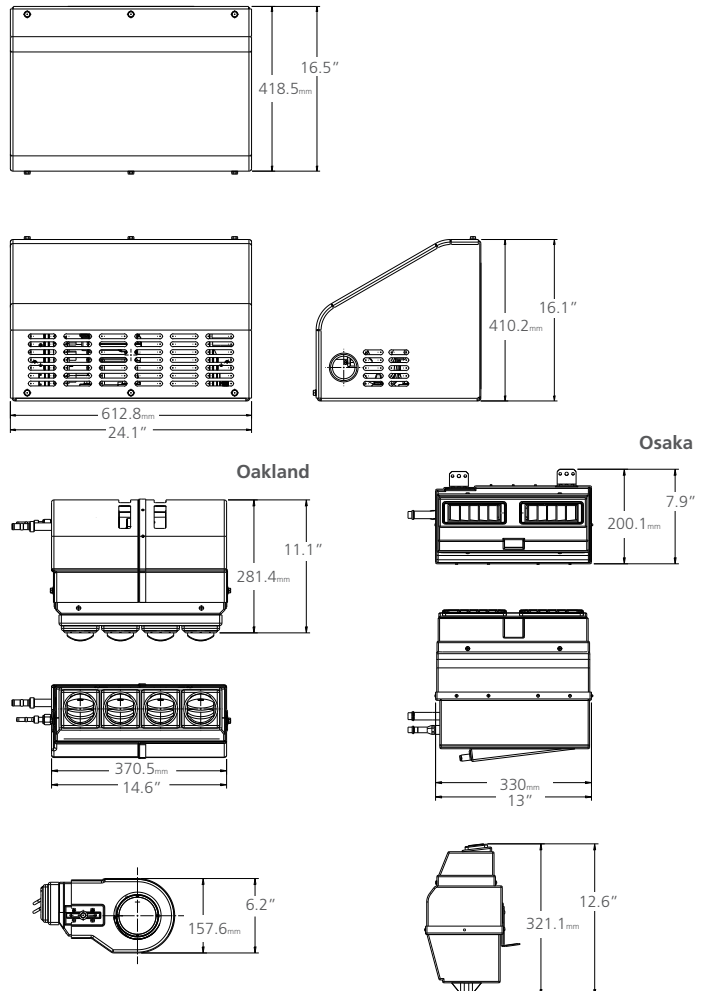

Dimensions

Webasto Thermo & Comfort
North America, Inc.

15083 North Road
Fenton, Michigan 48430
USA

Toll Free: 800-860-7866
Phone: 810-593-6000

PolarCabCooling.com