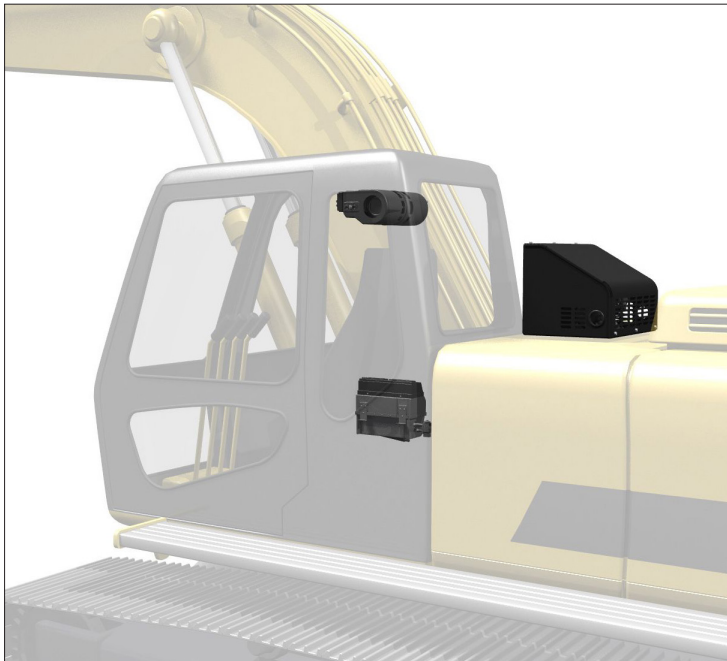

Technical Specifications

	Polar Cab ES with Oakland (universal overhead evaporator)	Polar Cab ES with Osaka (universal vertical floor evaporator)
Part Number	5011840A	5011850A
Max Air Flow evaporator blower	190 cfm (325 m³/h)	206 cfm (350 m³/h)
Cooling Capacity	7,000 btu/h (2kW)	7,000 btu/h (2kW)
Referigerant	R134a	R134a
Nominal Voltage	24 VDC	24 VDC
Power Consumption	40 amps	40 amps
Dimensions (W x D x H)* Compressor/Condenser	24.1x 16.5 x 16.1in (613x 419x 410mm)	24.1x 16.5 x 16.1in (613x 419x 410mm)
Dimensions (W x D x H)* Evaporator	14.6 x 11.1 x 6.2 in (370.5 x 281.4 x 158 mm)	13 x 7.9 x 12.6 in (330 x 200.1 x 321mm)
Weight Compressor/Condenser	84 lbs. (38 kg)	84 lbs. (38 kg)
Weight Evaporator	8 lbs (3.5 kg)	12 lbs (5.5 kg)

NOTE: All technical data subject to change, ±10% tolerance on all Specifications * Dimensions do not include hose and mounting hardware.

Installation Example

Polar Cab ES can be installed with Osaka or Oakland evaporators.
Not applicable with both, as shown.